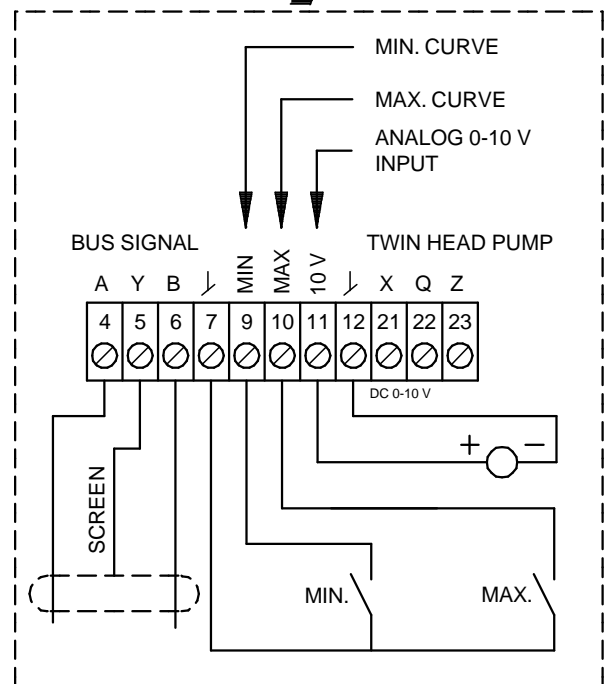

Position	Qty.	Description	Single Price
	1	<p data-bbox="300 159 754 181"><b>GENI-module, MAGNA UPE Series 2000</b></p>  <p data-bbox="683 499 1222 521">Note! Product picture may differ from actual product</p> <p data-bbox="300 555 549 577">Product No.: 00605945</p> <p data-bbox="300 611 1270 663">The GENI module is an expansion module for circulator pumps GRUNDFOS MAGNA UPE Series 2000.</p> <p data-bbox="300 667 1260 694">In addition to bus communication via GENIbus, the module offers the following functions:</p> <ul data-bbox="300 698 635 779" style="list-style-type: none"> <li>-External analog 0-10 V control</li> <li>-External forced control</li> <li>-Control of twin-head pumps</li> </ul> <p data-bbox="300 813 384 835"><b>Others:</b></p> <p data-bbox="300 840 1043 866">Fits to following products:           MAGNA 32/40/50/65-120, 50/65-60</p>	Price on request

Description	Value
Product name:	GENI-module, MAGNA UPE Series 2000
Product No:	00605945
EAN number:	5700398618010
Price:	On request
Others:	
Fits to following products:	MAGNA 32/40/50/65-120, 50/65-60

00605945 GENI-module, MAGNA UPE Series 2000 50 Hz

Note! All units are in [mm] unless others are stated.