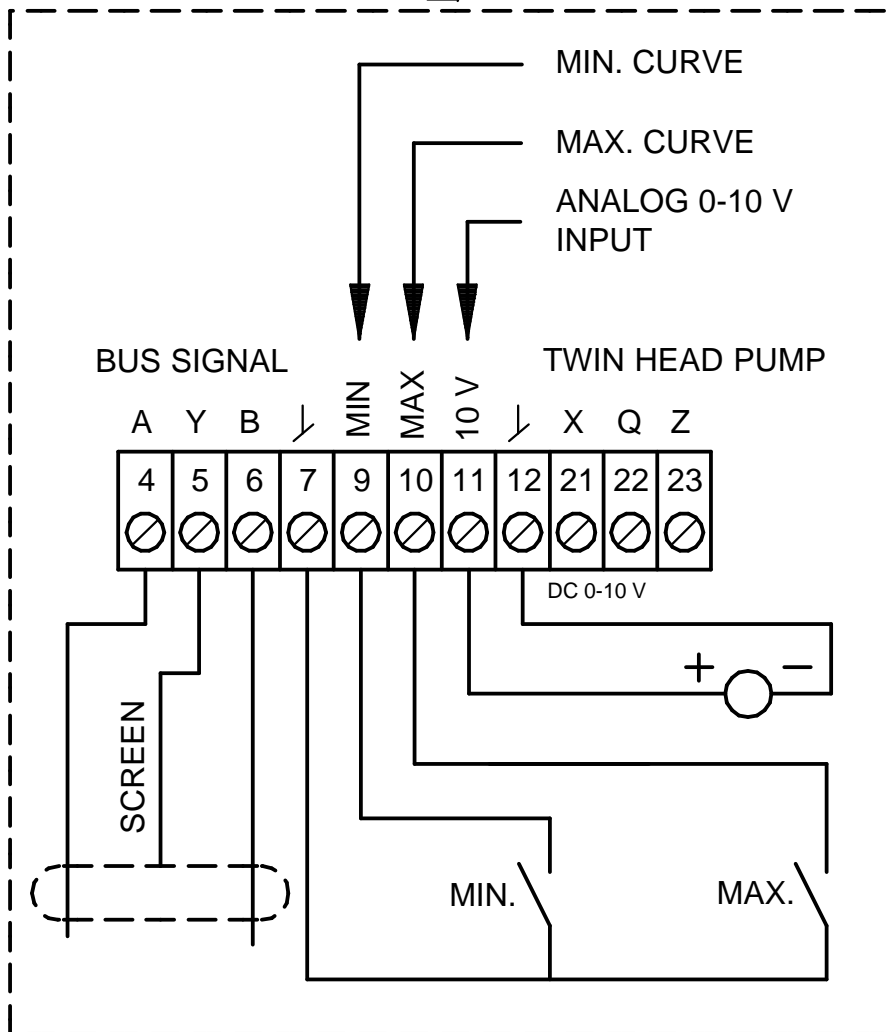

Position	Qty.	Description	Single Price
	1	<p data-bbox="300 159 754 181"><b>GENI-module, MAGNA UPE Series 2000</b></p>  <p data-bbox="683 499 1222 521">Note! Product picture may differ from actual product</p> <p data-bbox="300 555 549 577">Product No.: 00605945</p> <p data-bbox="300 611 1270 663">The GENI module is an expansion module for circulator pumps GRUNDFOS MAGNA UPE Series 2000.</p> <p data-bbox="300 667 1260 694">In addition to bus communication via GENIbus, the module offers the following functions:</p> <ul data-bbox="300 698 635 779" style="list-style-type: none"> <li>-External analog 0-10 V control</li> <li>-External forced control</li> <li>-Control of twin-head pumps</li> </ul> <p data-bbox="300 813 384 835"><b>Others:</b></p> <p data-bbox="300 840 1043 866">Fits to following products:           MAGNA 32/40/50/65-120, 50/65-60</p>	Price on request

Description	Value
Product name:	GENI-module, MAGNA UPE Series 2000
Product No:	00605945
EAN number:	5700398618010
Price:	On request
Others:	
Fits to following products:	MAGNA 32/40/50/65-120, 50/65-60

00605945 GENI-module, MAGNA UPE Series 2000 50 Hz

Note! All units are in [mm] unless others are stated.