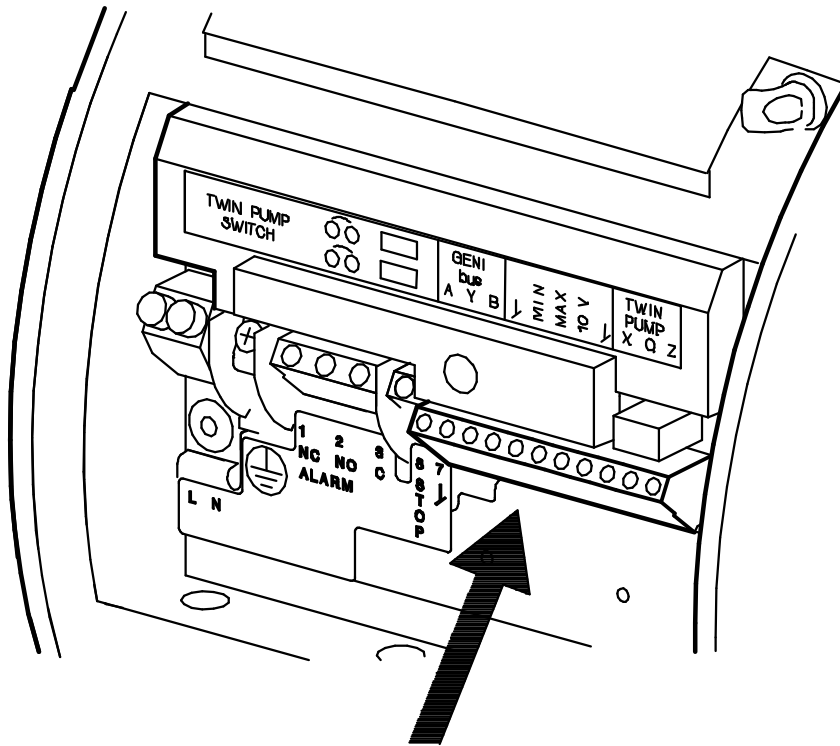

00605945 GENI-module, MAGNA UPE Series 2000 50 Hz

Note! All units are in [mm] unless others are stated.