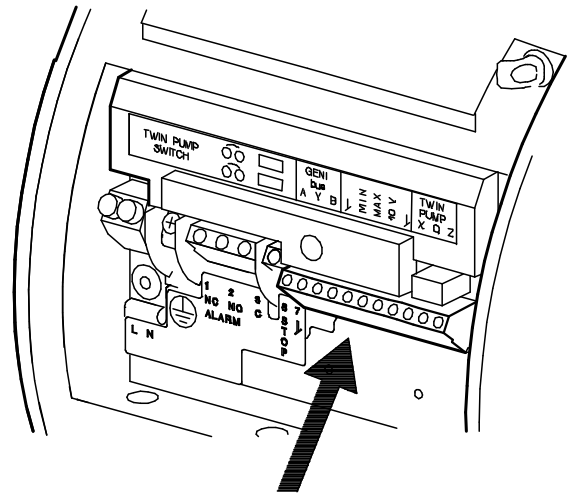

Position	Qty.	Description	Single Price
	1	<p data-bbox="300 159 754 181"><b>GENI-module, MAGNA UPE Series 2000</b></p>  <p data-bbox="683 499 1222 521">Note! Product picture may differ from actual product</p> <p data-bbox="300 555 549 577">Product No.: 00605945</p> <p data-bbox="300 611 1270 663">The GENI module is an expansion module for circulator pumps GRUNDFOS MAGNA UPE Series 2000.</p> <p data-bbox="300 667 1260 694">In addition to bus communication via GENIbus, the module offers the following functions:</p> <ul data-bbox="300 698 635 779" style="list-style-type: none"> <li>-External analog 0-10 V control</li> <li>-External forced control</li> <li>-Control of twin-head pumps</li> </ul> <p data-bbox="300 813 384 835"><b>Others:</b></p> <p data-bbox="300 840 1043 866">Fits to following products:           MAGNA 32/40/50/65-120, 50/65-60</p>	Price on request

Description	Value
Product name:	GENI-module, MAGNA UPE Series 2000
Product No:	00605945
EAN number:	5700398618010
Price:	On request
Others:	
Fits to following products:	MAGNA 32/40/50/65-120, 50/65-60