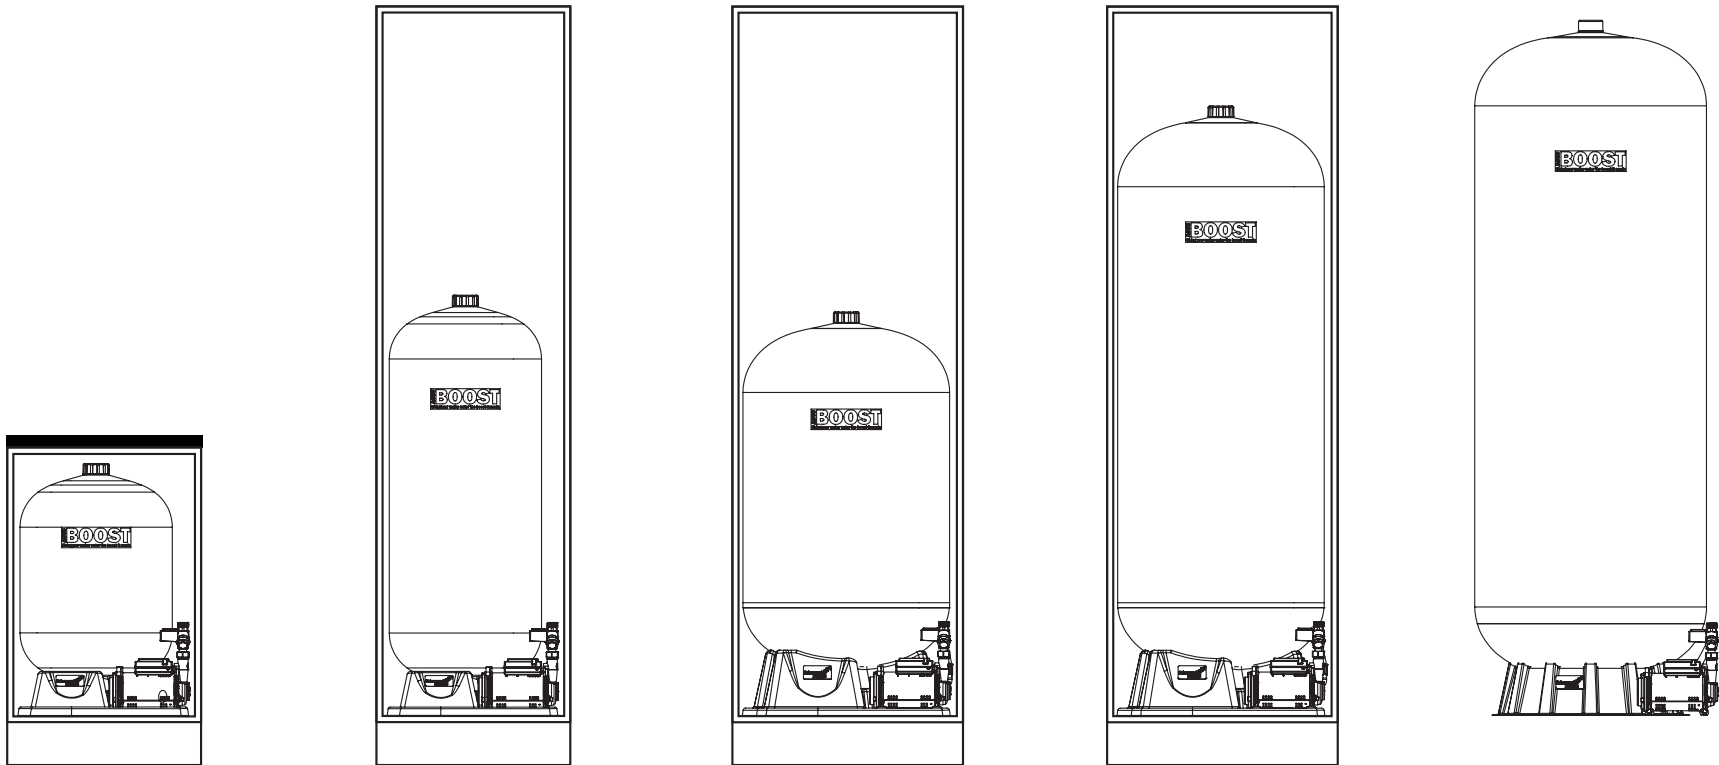

AccuBoost

Installation Location

Salamander Pumps' AccuBoost models have been designed so that they can fit inside standard kitchen units, with exception of the 450L model.

AccuBoost 60L

ACC-060-SYS model will fit inside a 500mm standard kitchen base unit

AccuBoost 120L

ACC-120-SYS/TNK models will fit inside a 500mm larder style kitchen unit

AccuBoost 180L

ACC-180-SYS/TNK models will fit inside a 600mm larder style kitchen unit*

AccuBoost 300L

ACC-300-SYS/TNK models will fit inside a 600mm larder style kitchen unit*

AccuBoost 450L

We recommend that for AccuBoost models stored within a kitchen unit, the base of the unit is reinforced to withstand the maximum filled weight of the product, or the base is removed and the AccuBoost is mounted on the floor.

*In order for these models to fit, the back must be removed from the unit.

	ACC-060-SYS	ACC-120-SYS/TNK	ACC-180-SYS/TNK	ACC-300-SYS/TNK	ACC-450-SYS	ACC-450-TNK
Length (mm)	480	480	557	557	651	621
Width (mm)	457	457	557	557	635	621
Height (mm)	675	1126	1081	1633	1863	1863