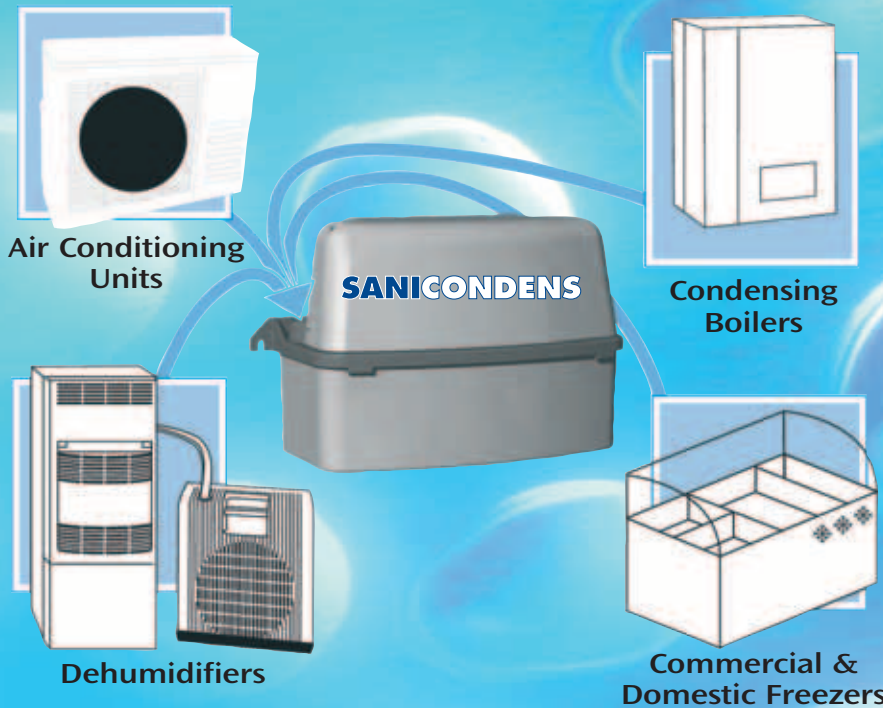

# SANICONDENS

for pumping acidic condensate

- Pumps condensate away
- Pumps up to 5m vertically
- Full 6 m flexible discharge pipe supplied
- Floor or wall mounting
- Pumps up to 340 litres/hour
- Also works with a/c units, dehumidifiers and other water producing units
- Pre-cabled connection for an alarm system

condensate, has to be piped away to a remote drain. This poses problems when the boiler is sited below drain or sewer level as the liquid cannot be drained by gravity.

Pre-cabled connection for an alarm system

## SANICONDENS

Weight: 1900 gms  
Liquid capacity: 1800 cc  
Sound level: <45 dBA  
Non-return valve fitted

SANICONDENS is specifically designed for disposing of the acidic condensate from condensing boilers and equally can be used in conjunction with other water producing equipment such as air conditioners, dehumidifiers and so on.

SANICONDENS is a small (283 x 180 x 128 mm) but powerful pumping unit that will take the discharge from a condensing boiler or other water producing appliance and pump it away to a drain. The unit, which can be floor or wall mounted, will pump