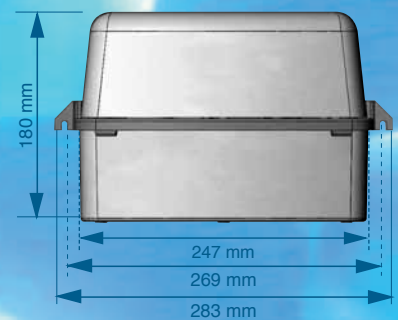

# SANICONDENS

for pumping acidic condensate

- Pumps condensate away
- Pumps up to 5m vertically
- Full 6 m flexible discharge pipe supplied
- Floor or wall mounting
- Pumps up to 340 litres/hour
- Also works with a/c units, dehumidifiers and other water producing units
- Pre-cabled connection for an alarm system

## SANICONDENS

Weight: 1900 gms  
Liquid capacity: 1800 cc  
Sound level: <45 dBA  
Non-return valve fitted

SANICONDENS is specifically designed for disposing of the acidic condensate from condensing boilers and equally can be used in conjunction with other water producing equipment such as air conditioners, dehumidifiers and so on.

SANICONDENS is a small (283 x 180 x 128 mm) but powerful pumping unit that will take the discharge from a condensing boiler or other water producing appliance and pump it away to a drain. The unit, which can be floor or wall mounted, will pump

up to 5 metres vertically. It can pump up to 342 litres/hour and if pumping vertically to 4 metres will pump at 156 litres/hour.

Quiet and light it is designed to operate with water at a mean temperature of 35°C and occasionally with water up to 80°C and a minimum pH of 2.5.