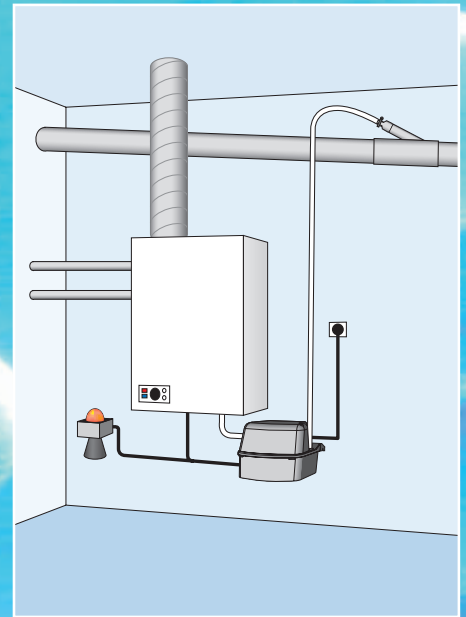

# SANICONDENS

for pumping acidic condensate

- Pumps condensate away
- Pumps up to 5m vertically
- Full 6 m flexible discharge pipe supplied
- Floor or wall mounting
- Pumps up to 340 litres/hour
- Also works with a/c units, dehumidifiers and other water producing units
- Pre-cabled connection for an alarm system

condensate, has to be piped away to a remote drain. This poses problems when the boiler is sited below drain or sewer level as the liquid cannot be drained by gravity.

Pre-cabled connection for an alarm system

## SANICONDENS

Weight: 1900 gms  
Liquid capacity: 1800 cc  
Sound level: <45 dBA  
Non-return valve fitted

SANICONDENS is specifically designed for disposing of the acidic condensate from condensing boilers and equally can be used in conjunction with other water producing equipment such as air conditioners, dehumidifiers and so on.

SANICONDENS is a small (283 x 180 x 128 mm) but powerful pumping unit that will take the discharge from a condensing boiler or other water producing appliance and pump it away to a drain. The unit, which can be floor or wall mounted, will pump