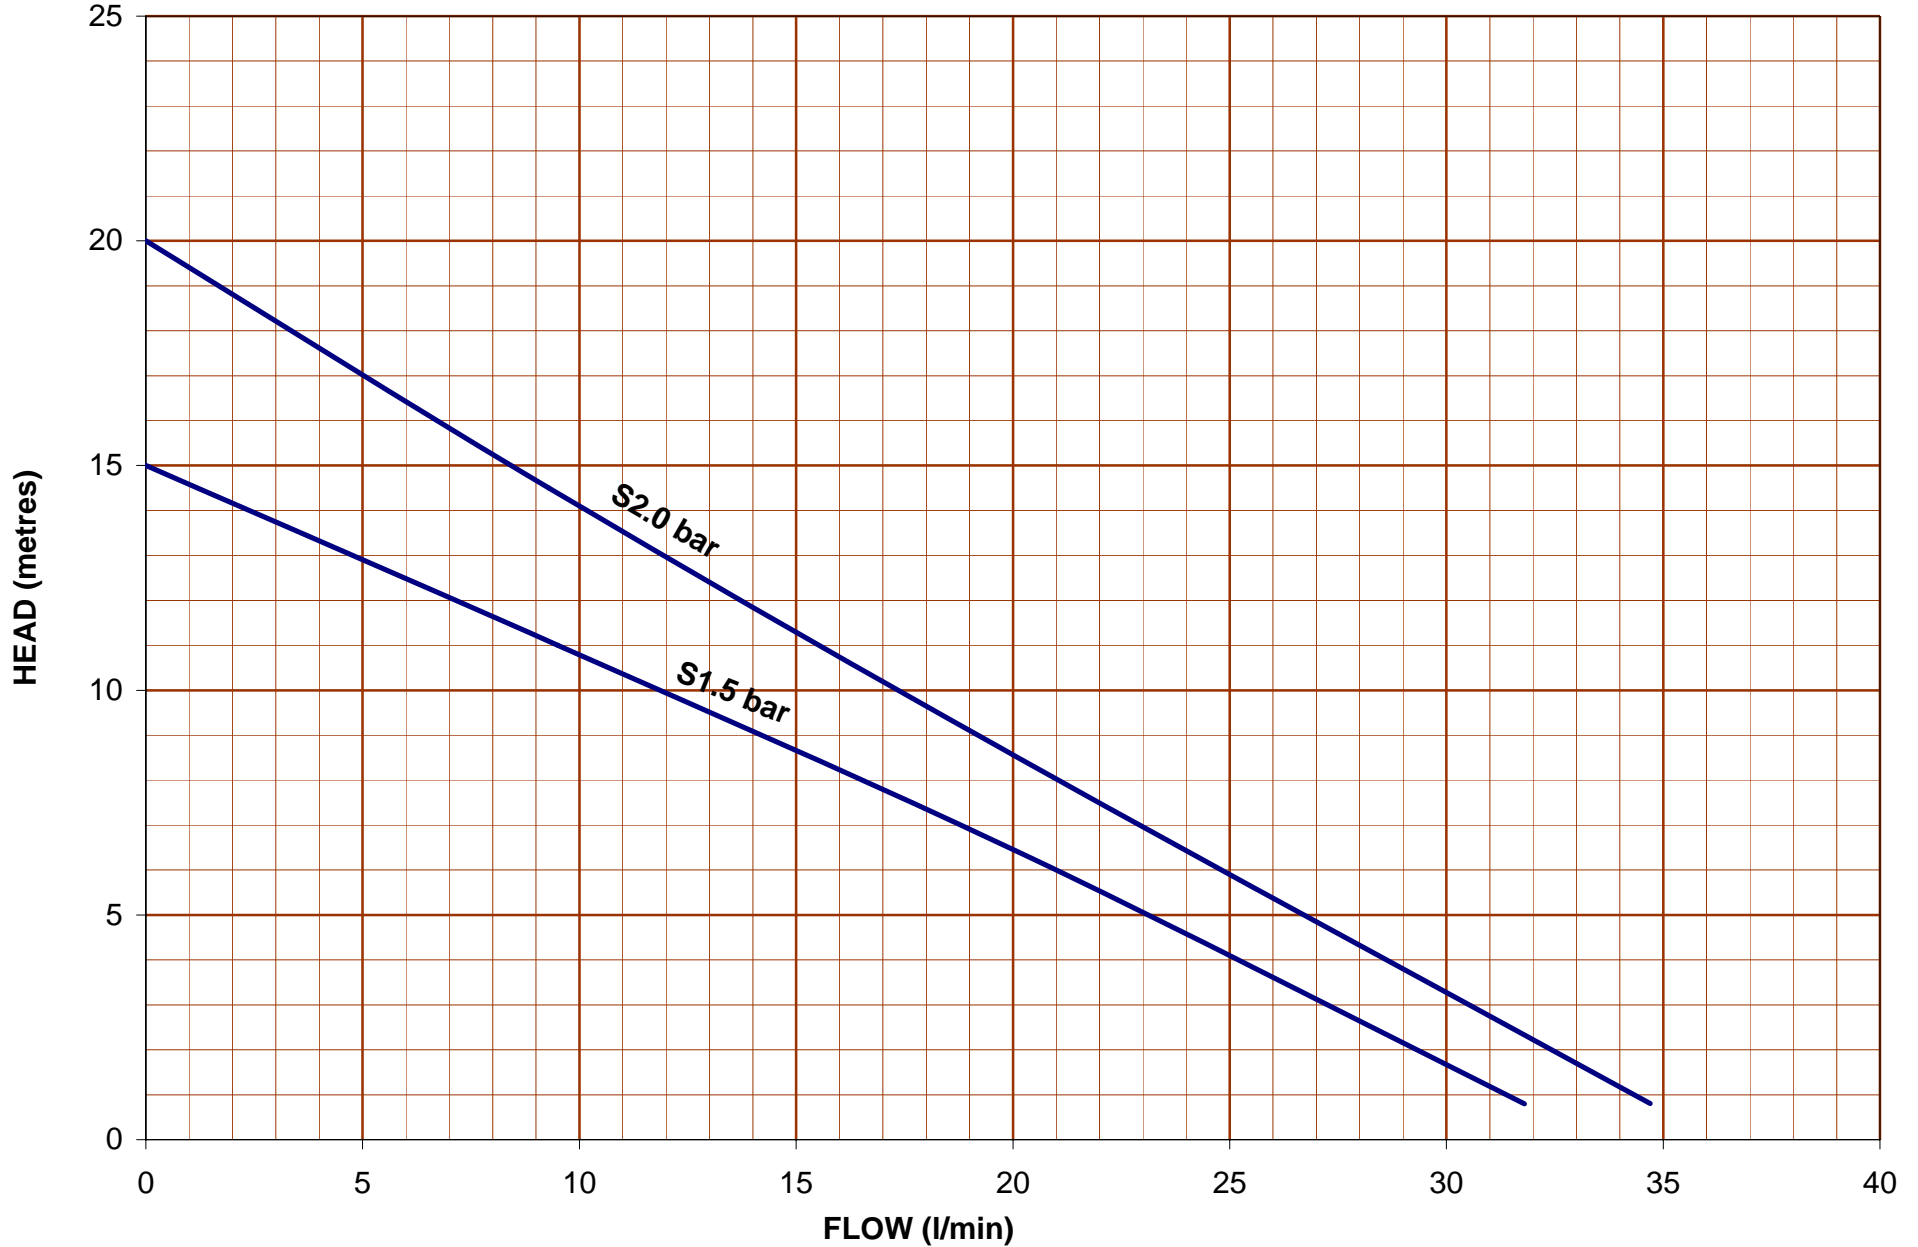

TECHFLO TP TWINS (230/1/50)

Stuart Turner Ltd reserve the right to amend the document or product specifications in line with it's policy of continuous development

Stuart Turner Ltd own the copyright within this document. The document may be printed as much as reasonable for private purposes. The document must not be modified, copied, reproduced, republished or communicated in any other way, without prior written permission from Stuart Turner Ltd, Henley-on-Thames, Oxfordshire, RG9 2AD, England