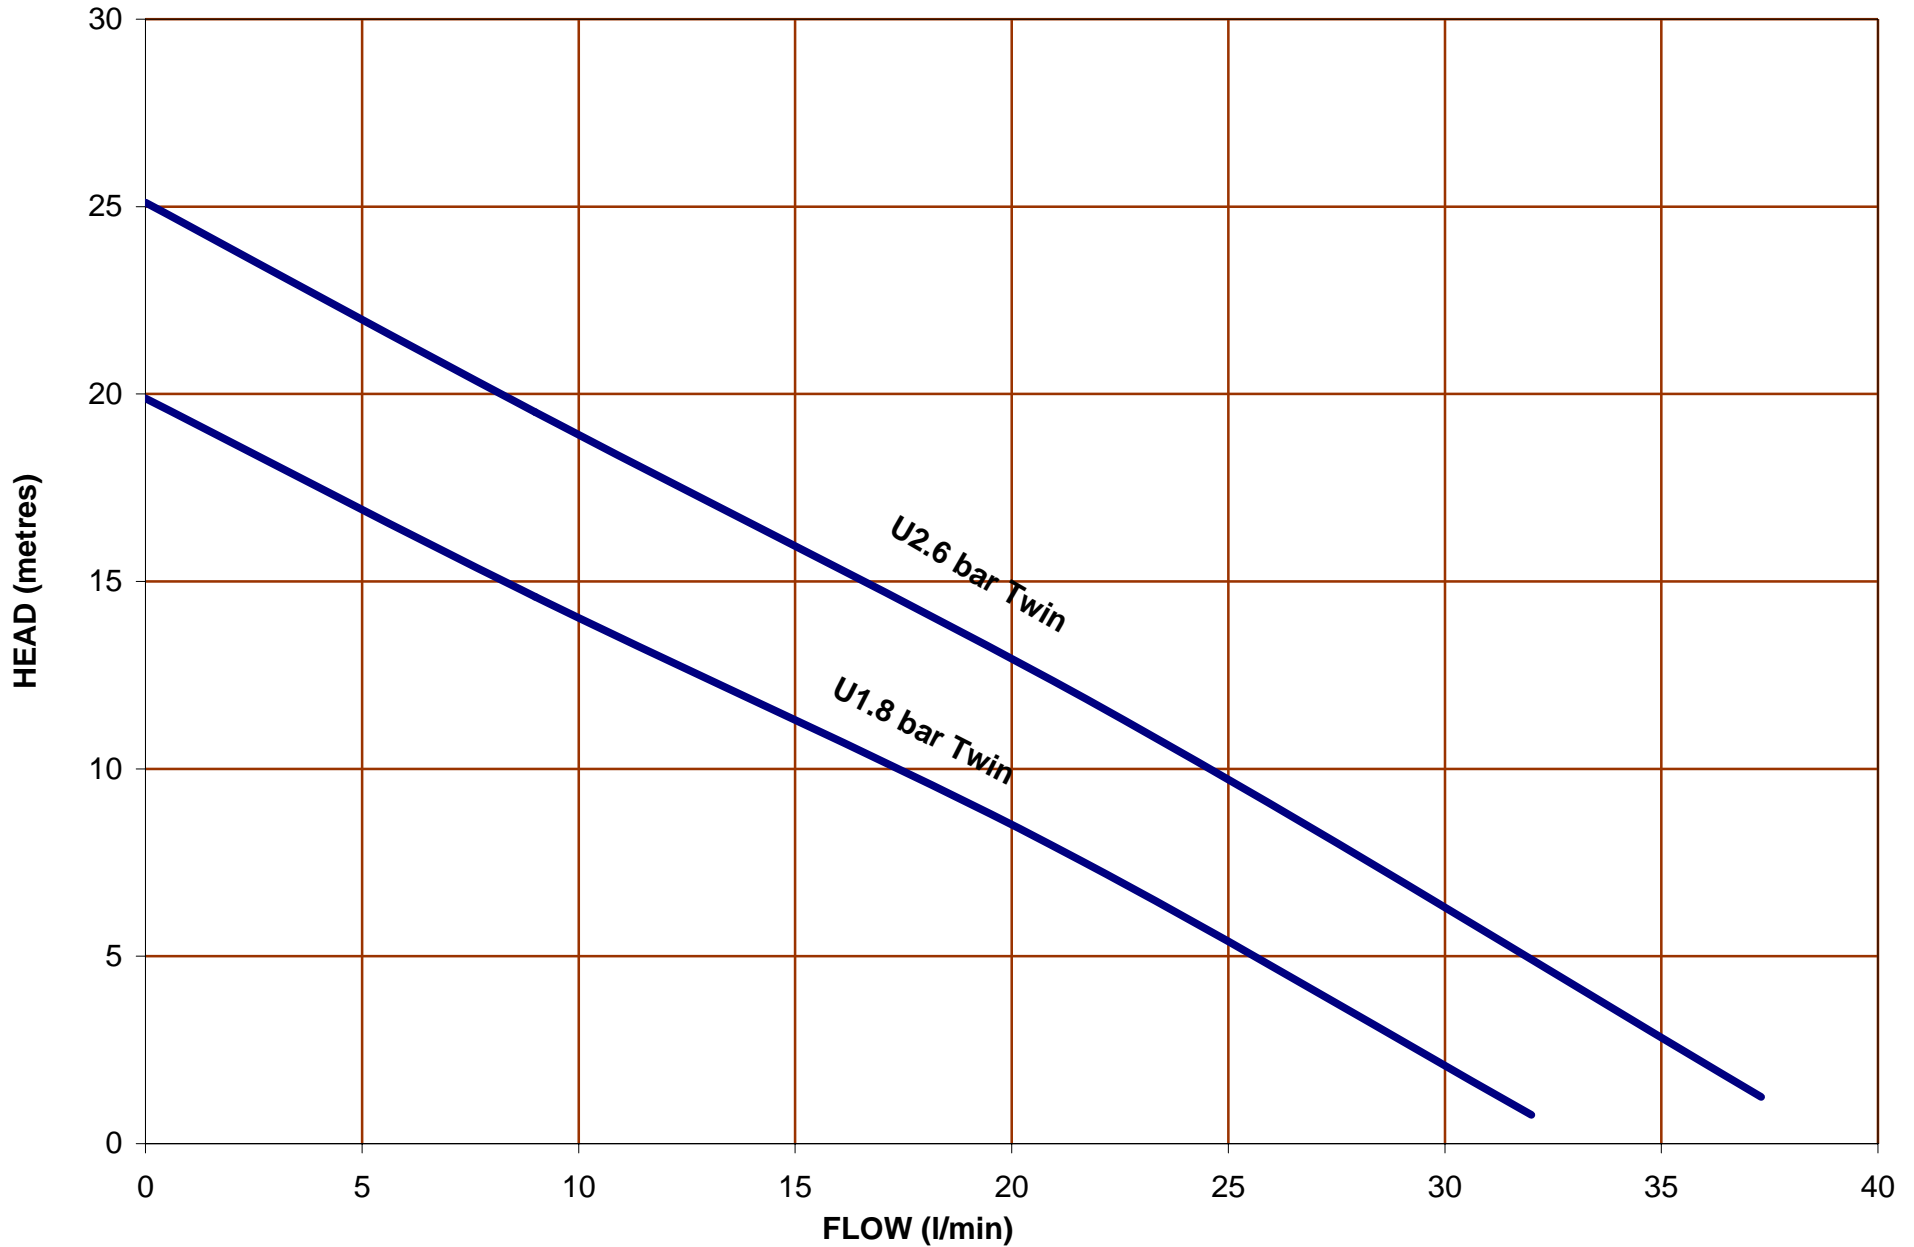

SHOWERMATE UNIVERSAL TWINS (230/1/50)

Stuart Turner Ltd reserve the right to amend the document or product specifications in line with it's policy of continuous development

Stuart Turner Ltd own the copyright within this document. The document may be printed as much as reasonable for private purposes. The document must not be modified, copied, reproduced, republished or communicated in any other way, without prior written permission from Stuart Turner Ltd, Henley-on-Thames, Oxfordshire, RG9 2AD, England